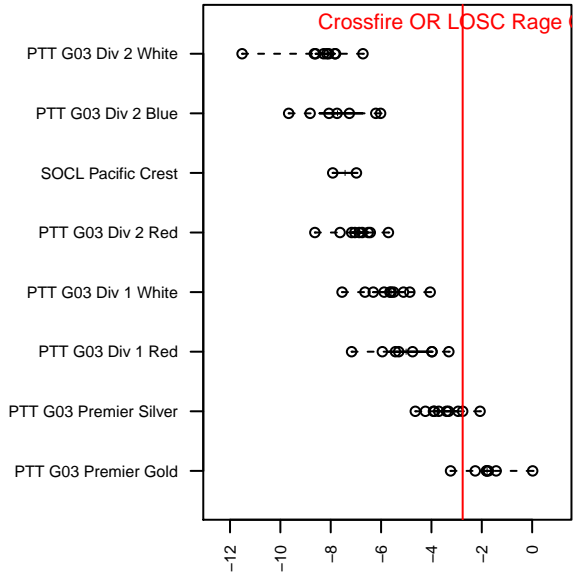

Crossfire OR LOSC Rage G03

Crossfire Oregon
 Lake Oswego, OR
 G03 total strength=849
 attack=1.54 defense=0.91
 fall league = PTT G03 Premier Silver
 spr league = Spr OYS G03 Premier White

alt names used:
 CROSSFIRE OREGON LAKE OSWEGO SC R
 LAKE OSWEGO SC – CROSSFIRE OREGON
 Lake Oswego SC Rage – Crossfire Oregon
 Lake Oswego SC Rage – Crossfire Oregon
 LOSC 03 Rage
 LOSC 03 Rage
 LOSC 03 Rage

Venues played:
 2015 Clash At the Border Gold U12
 2015 United Cup 9v9 (Gold) U12
 2015 Oswego Nike Cup Gold U12
 2015 Bend Premier Cup U12G 9v9 GOLD U12
 2015 PTT G03 Premier Silver
 2015 Spr OYS G03 Premier White
 2015 OYS State Cup G03

**attack and defense variance (black dot)
relative to other teams
and top 10 in region**

**attack and defense rating
relative to others at age
and all opponents in last 13 months**

Performance relative to 13 month average