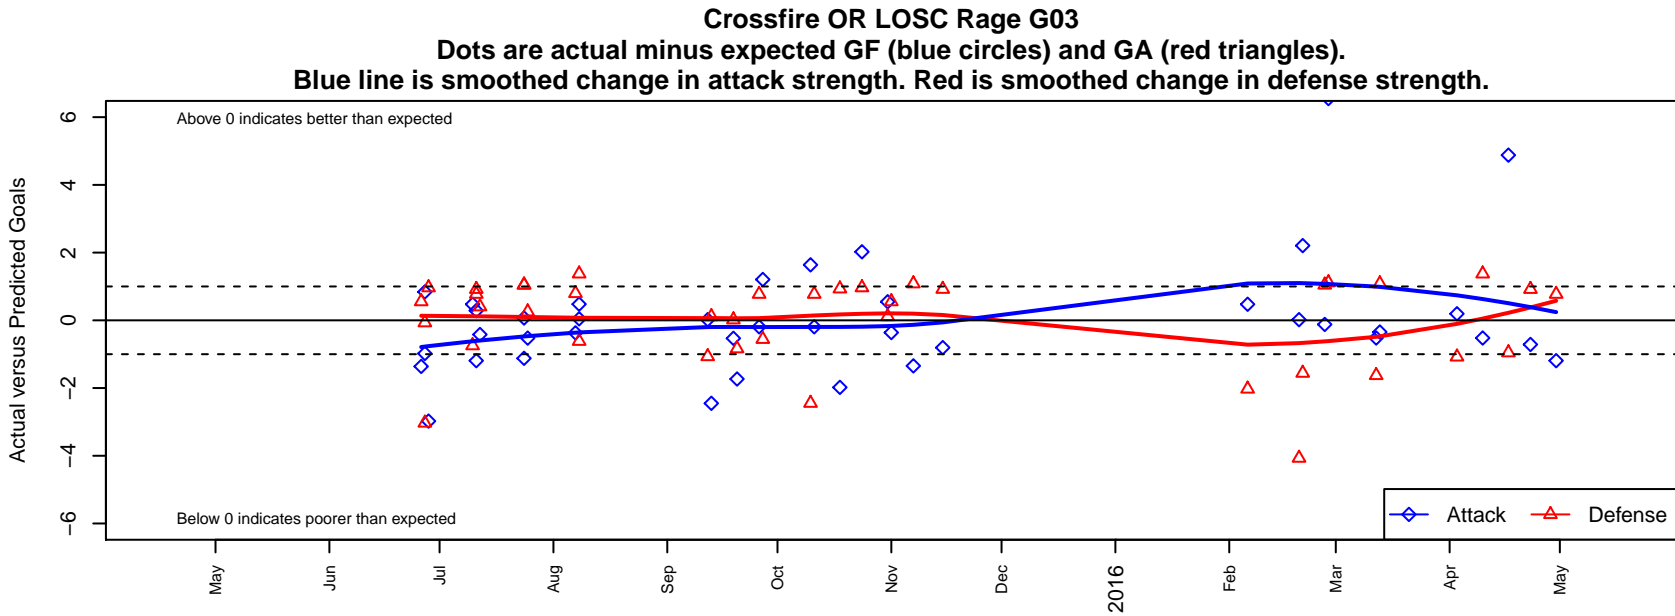

Crossfire OR LOSC Rage G03

Crossfire Oregon
 Lake Oswego, OR
 G03 total strength=849
 attack=1.54 defense=0.91
 fall league = PTT G03 Premier Silver
 spr league = Spr OYS G03 Premier White

alt names used:
 CROSSFIRE OREGON LAKE OSWEGO SC R
 LAKE OSWEGO SC – CROSSFIRE OREGON
 Lake Oswego SC Rage – Crossfire Oregon
 Lake Oswego SC Rage – Crossfire Oregon
 LOSC 03 Rage
 LOSC 03 Rage
 LOSC 03 Rage

**attack and defense variance (black dot)
relative to other teams
and top 10 in region**

**attack and defense rating
relative to others at age
and all opponents in last 13 months**

Performance relative to 13 month average